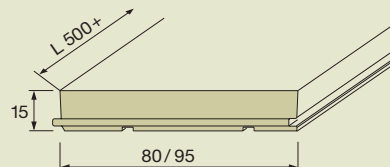

WT Products - Overview

Profile for decks

WT Classic

Four sides planed with double profile for decks, piers, restaurants but also very popular within the private sector.

25 x 145 mm

22 x 140 mm

Length: 1500 mm +

WT Private

Four sides planed with lateral groove for finished decks without visible screws; ideal for terraces, pool surroundings, garden-paths and much more.

22 x 100 mm

19 x 95 mm

Length: 1000 mm +

Special strengths and special profile on demande.

Solid parquet

WT M15

Solid parquet with tongue and groove for exclusive floor design in private homes. Finished and kiln dried, ready to be posed.

15 x 80/95 mm

Length: 500 mm +

WT M22

Solid floor board with tongue and groove for the most demanding use within the private and public sector. Finished and kiln dried, ready to be posed.

23 x 10/18 x 160 mm

Modul:

23 x 160 x 280-324 mm