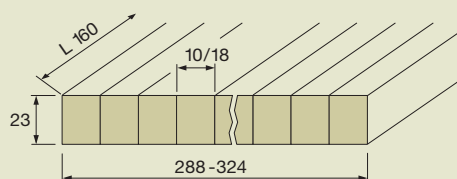

WT Private

Four sides planed with lateral groove for finished decks without visible screws; ideal for terraces, pool surroundings, garden-paths and much more.

22 x 100 mm

19 x 95 mm

Length: 1000 mm +

Special strengths and special profile on demande.

Solid parquet

WT M15

Solid parquet with tongue and groove for exclusive floor design in private homes. Finished and kiln dried, ready to be posed.

15 x 80/95 mm

Length: 500 mm +

WT M22

Solid floor board with tongue and groove for the most demanding use within the private and public sector. Finished and kiln dried, ready to be posed.

22 x 100/130/150 mm

Length: 1500 mm +

WT IP23

Decorative and robuste solid parquet. Ideal application within private homes but also very popular in schoolrooms, stores, boutiques, restaurants etc.

Stripes:

23 x 10/18 x 160 mm

Modul:

23 x 160 x 280-324 mm