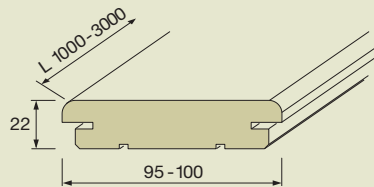

WT Products - Overview

Profile for decks

WT Classic

Four sides planed with double profile for decks, piers, restaurants but also very popular within the private sector.

25 x 145 mm

22 x 140 mm

Length: 1500 mm +

WT Private

Four sides planed with lateral groove for finished decks without visible screws; ideal for terraces, pool surroundings, garden-paths and much more.

22 x 100 mm

19 x 95 mm

Length: 1000 mm +

Special strengths and special profile on demande.

Solid parquet

WT M15

Solid parquet with tongue and groove for exclusive floor design in private homes. Finished and kiln dried, ready to be posed.

15 x 80/95 mm

Length: 500 mm +

WT M22

Solid floor board with tongue and groove for the most demanding use within the private and public sector. Finished and kiln dried, ready to be posed.

23 x 10/18 x 160 mm

Modul:

23 x 160 x 280-324 mm