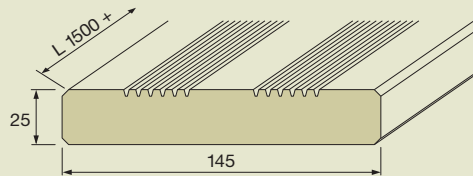

WT Products - Overview

Profile for decks

WT Classic

Four sides planed with double profile for decks, piers, restaurants but also very popular within the private sector.

25 x 145 mm

22 x 140 mm

Length: 1500 mm +

WT Private

Four sides planed with lateral groove for finished decks without visible screws; ideal for terraces, pool surroundings, garden-paths and much more.

22 x 100 mm

19 x 95 mm

Length: 1000 mm +

Special strengths and special profile on demande.

Solid parquet

WT M15

Solid parquet with tongue and groove for exclusive floor design in private homes. Finished and kiln dried, ready to be posed.

15 x 80/95 mm

Length: 500 mm +

WT M22

Solid floor board with tongue and groove for the most demanding use within the private and public sector. Finished and kiln dried, ready to be posed.

23 x 10/18 x 160 mm

Modul:

23 x 160 x 280-324 mm