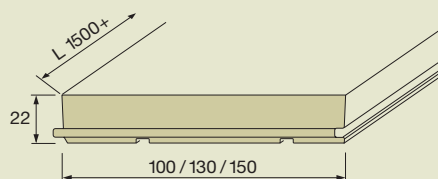

WT Private

Four sides planed with lateral groove for finished decks without visible screws; ideal for terraces, pool surroundings, garden-paths and much more.

22 x 100 mm

19 x 95 mm

Length: 1000 mm +

Special strengths and special profile on demande.

Solid parquet

WT M15

Solid parquet with tongue and groove for exclusive floor design in private homes. Finished and kiln dried, ready to be posed.

15 x 80/95 mm

Length: 500 mm +

WT M22

Solid floor board with tongue and groove for the most demanding use within the private and public sector. Finished and kiln dried, ready to be posed.

22 x 100/130/150 mm

Length: 1500 mm +

WT IP23

Decorative and robuste solid parquet. Ideal application within private homes but also very popular in schoolrooms, stores, boutiques, restaurants etc.

Stripes:

23 x 10/18 x 160 mm

Modul:

23 x 160 x 280-324 mm